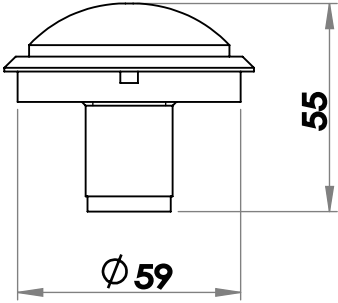

CWB-402C BUTTON

Panel Mounting