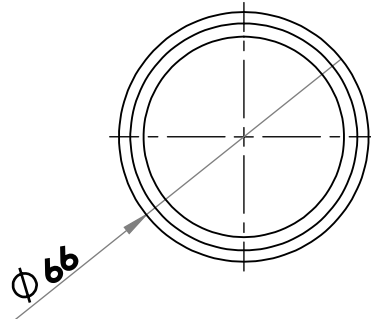

CWB-402C BUTTON

Panel Mounting