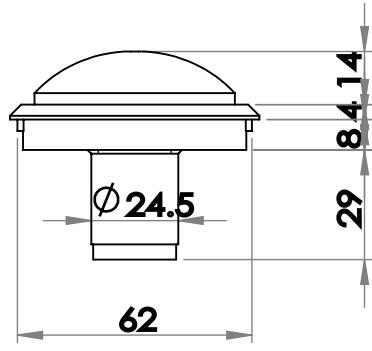

CWB-402C BUTTON

Panel Mounting