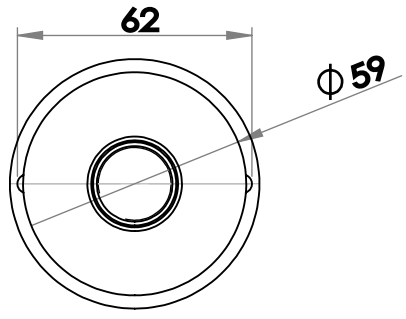

CWB-402C BUTTON

Panel Mounting