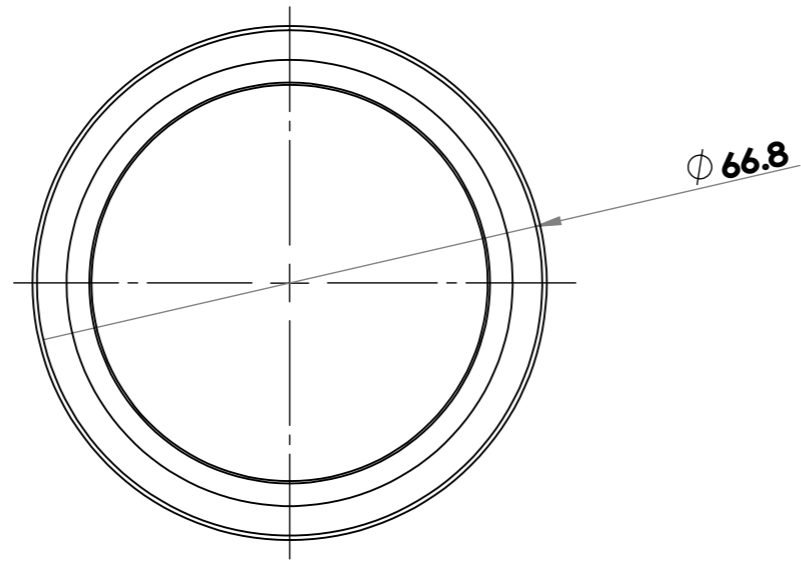

CWB-402A BUTTON

Panel Mounting