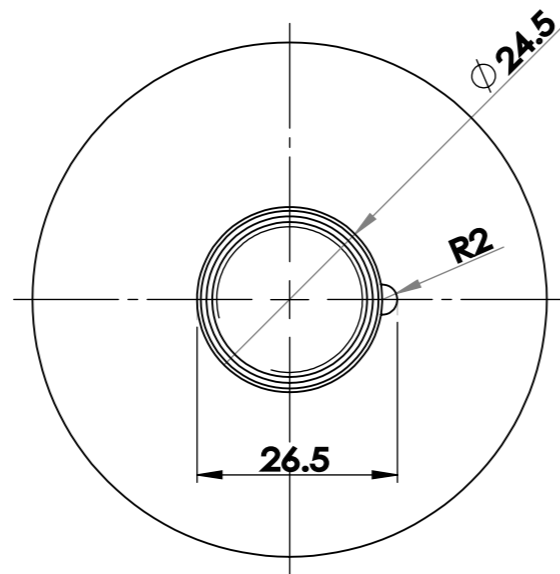

CWB-402A BUTTON

Panel Mounting