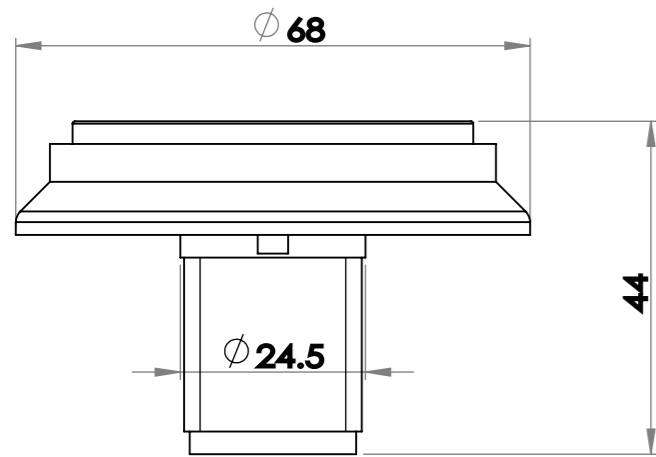

CWB-402A BUTTON

Panel Mounting