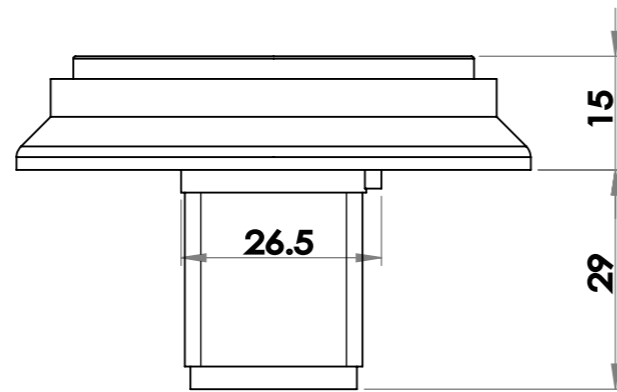

CWB-402A BUTTON

Panel Mounting