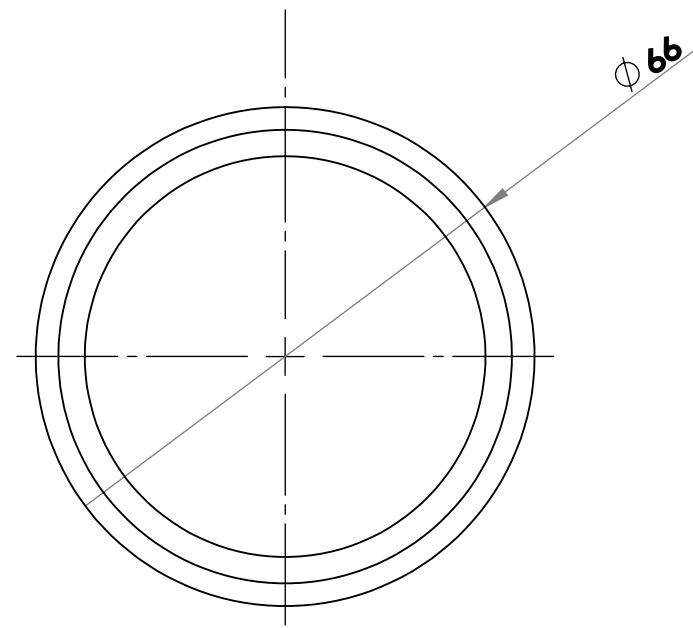

# CWB-402B BUTTON

Panel Mounting