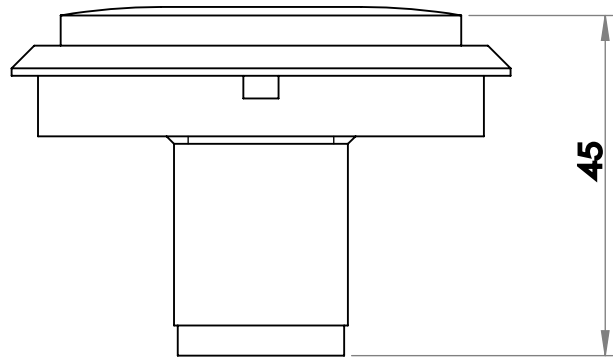

# CWB-402B BUTTON

Panel Mounting