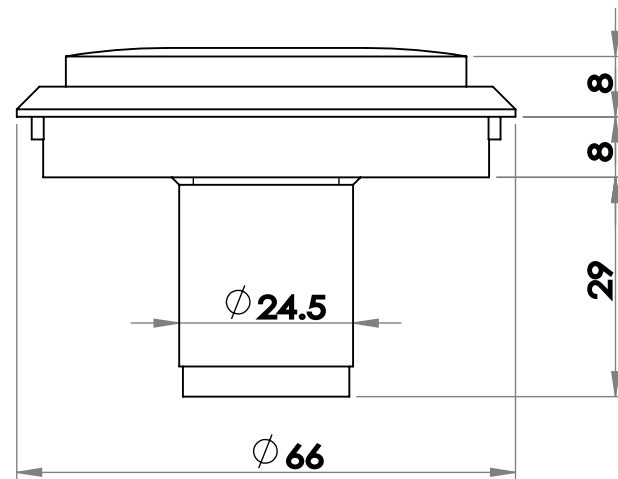

# CWB-402B BUTTON

Panel Mounting