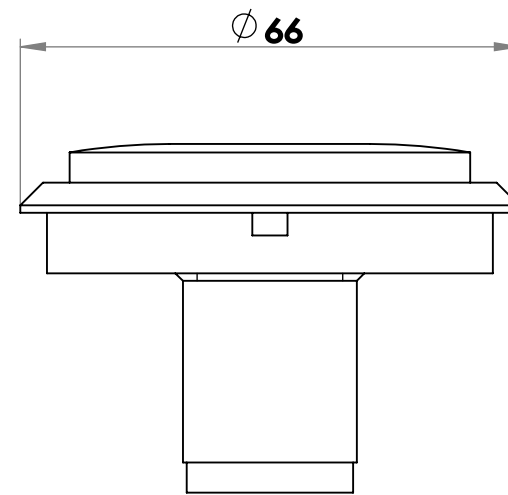

# CWB-402B BUTTON

Panel Mounting