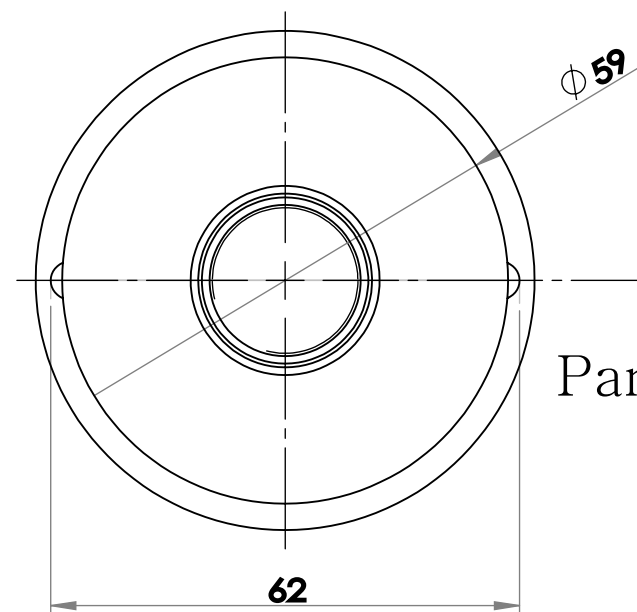

# CWB-402B BUTTON

Panel Mounting