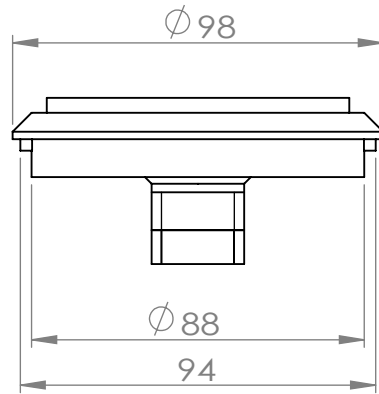

CWB-401B BUTTON

Panel Mounting