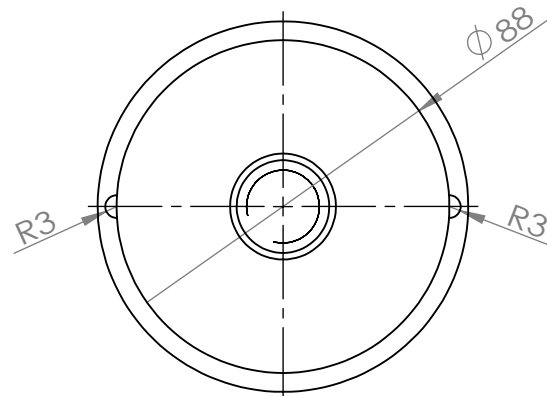

CWB-401B BUTTON

Panel Mounting