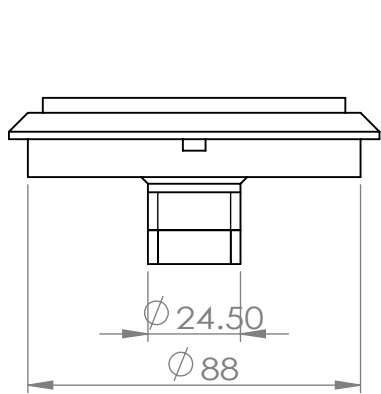

CWB-401B BUTTON

Panel Mounting